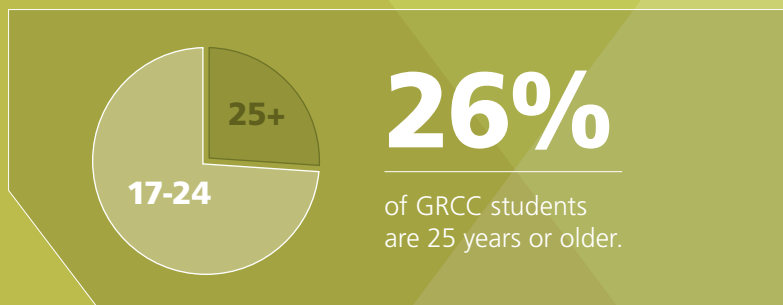

20:1

Student to faculty ratio. Small classes
allow for individualized attention.

GRCC

26,018

students across West Michigan
chose GRCC in 2019-2020.

GRCC

YOUR OPPORTUNITY TO SUCCEED

ENGAGE IN HIGH-IMPACT LEARNING

GRCC is committed to your individual student experience.

Elevate your college education with service learning, study abroad opportunities and the honors program. Engage with your peers through a wide range of student life events, leadership opportunities and student club experiences. Stay focused on your goals when you take advantage of free tutoring, academic advising and counseling services.

26%

of GRCC students
are 25 years or older.

ONLINE AND HYBRID PROGRAMS TO FIT YOUR BUSY SCHEDULE

Get started on your future today with flexible learning options, including seven-week classes, and in-person, virtual, online or hybrid classes.